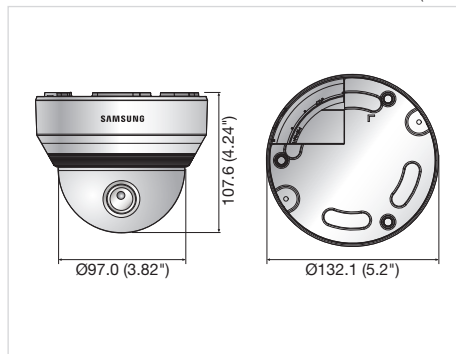

Dimensions

Unit : mm (inch)