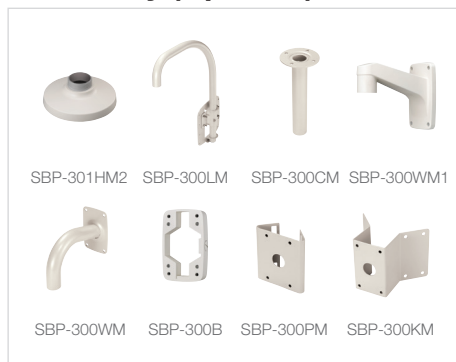

Accessory (Optional)

The Eco mark represents Samsung Techwin's will to create environment-friendly products, and indicates that the product satisfies the EU RoHS Directive.